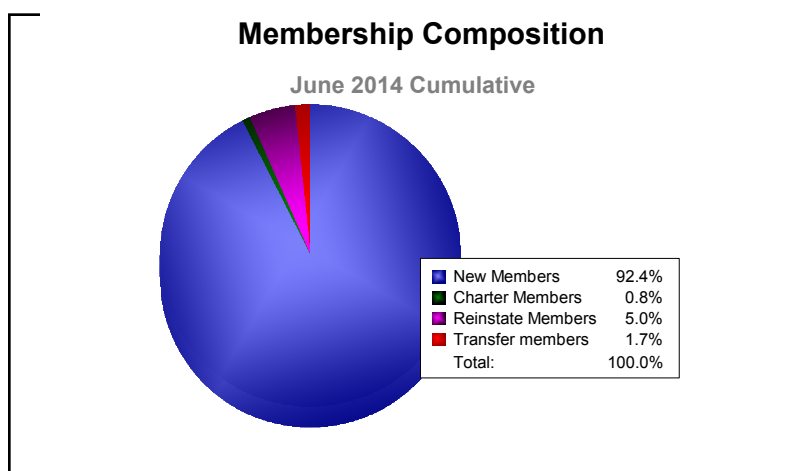

Year	New Clubs	Dropped Clubs	Gain/ Loss Clubs	New Members	Charter Members	Reinstate Members	Transfer Members	Total Member Added	Total Members Dropped	Gain/ Loss Members
2009-2010	0	-2	-2	103	0	9	18	130	-211	-81
2010-2011	0	-2	-2	102	0	4	8	114	-141	-27
2011-2012	0	-3	-3	83	0	3	4	90	-195	-105
2012-2013	0	-2	-2	90	3	8	8	109	-152	-43
2013-2014	0	0	0	110	1	6	2	119	-132	-13
Average	0	-2	-2	98	1	6	8	112	-166	-54