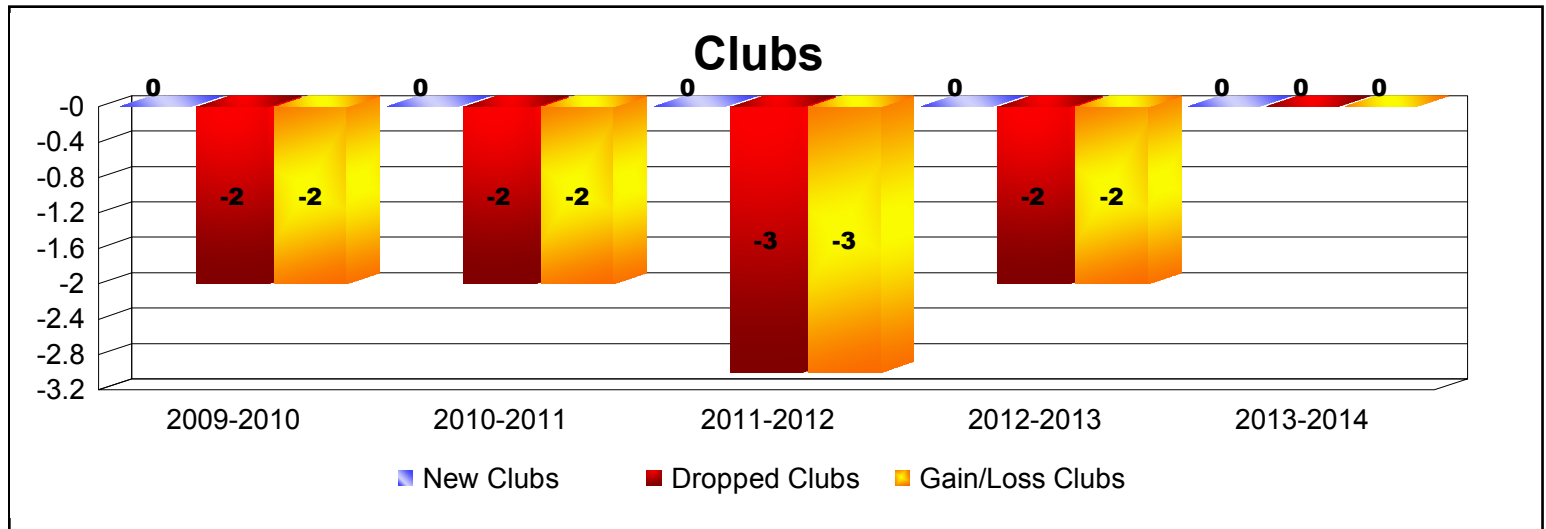

Year	New Clubs	Dropped Clubs	Gain/ Loss Clubs	New Members	Charter Members	Reinstate Members	Transfer Members	Total Member Added	Total Members Dropped	Gain/ Loss Members
2009-2010	0	-2	-2	103	0	9	18	130	-211	-81
2010-2011	0	-2	-2	102	0	4	8	114	-141	-27
2011-2012	0	-3	-3	83	0	3	4	90	-195	-105
2012-2013	0	-2	-2	90	3	8	8	109	-152	-43
2013-2014	0	0	0	110	1	6	2	119	-132	-13
Average	0	-2	-2	98	1	6	8	112	-166	-54

Year	New Clubs	Dropped Clubs	Gain/ Loss Clubs	New Members	Charter Members	Reinstate Members	Transfer Members	Total Member Added	Total Members Dropped	Gain/ Loss Members
2009-2010	0	0	0	8	0	0	0	8	-12	-4
2010-2011	1	0	1	14	31	0	2	47	-17	30
2011-2012	0	0	0	14	0	1	0	15	-15	0
2012-2013	0	-1	-1	20	0	0	2	22	-49	-27
2013-2014	0	0	0	19	0	1	0	20	-26	-6
Average	0	0	0	15	6	0	1	22	-24	-1