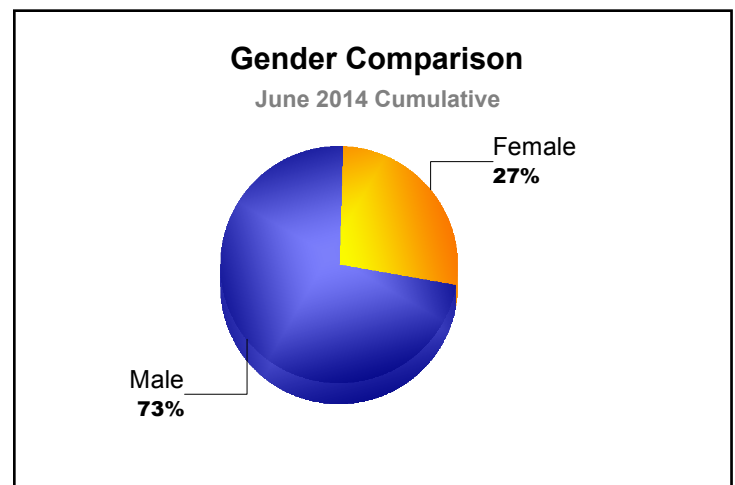

Year	New Clubs	Dropped Clubs	Gain/ Loss Clubs	New Members	Charter Members	Reinstate Members	Transfer Members	Total Member Added	Total Members Dropped	Gain/ Loss Members
2009-2010	0	-2	-2	103	0	9	18	130	-211	-81
2010-2011	0	-2	-2	102	0	4	8	114	-141	-27
2011-2012	0	-3	-3	83	0	3	4	90	-195	-105
2012-2013	0	-2	-2	90	3	8	8	109	-152	-43
2013-2014	0	0	0	110	1	6	2	119	-132	-13
Average	0	-2	-2	98	1	6	8	112	-166	-54