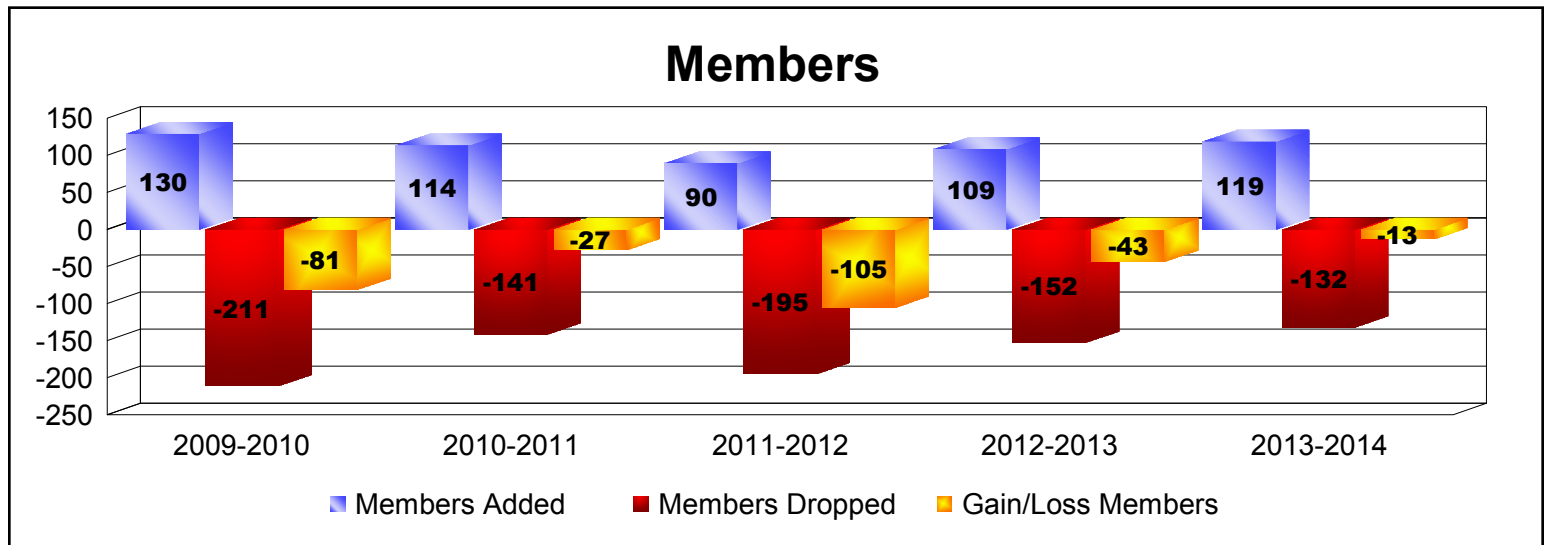

Year	New Clubs	Dropped Clubs	Gain/ Loss Clubs	New Members	Charter Members	Reinstate Members	Transfer Members	Total Member Added	Total Members Dropped	Gain/ Loss Members
2009-2010	0	-2	-2	103	0	9	18	130	-211	-81
2010-2011	0	-2	-2	102	0	4	8	114	-141	-27
2011-2012	0	-3	-3	83	0	3	4	90	-195	-105
2012-2013	0	-2	-2	90	3	8	8	109	-152	-43
2013-2014	0	0	0	110	1	6	2	119	-132	-13
Average	0	-2	-2	98	1	6	8	112	-166	-54

Year	New Clubs	Dropped Clubs	Gain/ Loss Clubs	New Members	Charter Members	Reinstate Members	Transfer Members	Total Member Added	Total Members Dropped	Gain/ Loss Members
2009-2010	0	0	0	8	0	0	0	8	-12	-4
2010-2011	1	0	1	14	31	0	2	47	-17	30
2011-2012	0	0	0	14	0	1	0	15	-15	0
2012-2013	0	-1	-1	20	0	0	2	22	-49	-27
2013-2014	0	0	0	19	0	1	0	20	-26	-6
Average	0	0	0	15	6	0	1	22	-24	-1